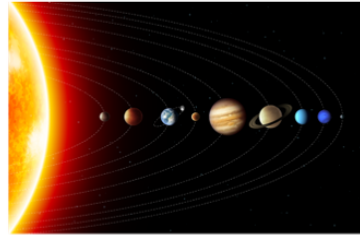

Space Fast Facts

By: Sandy Liptak

My space object is _____

Classification:

- ☐ Asteroid
- ☐ Meteor
- ☐ Comet
- ☐ Moon
- ☐ Dwarf Planet
- ☐ Star

Looks Like:

Stellar Facts:

Size:

Formed?

Surface:

How It Moves:

Pictures by: _____

What is it?